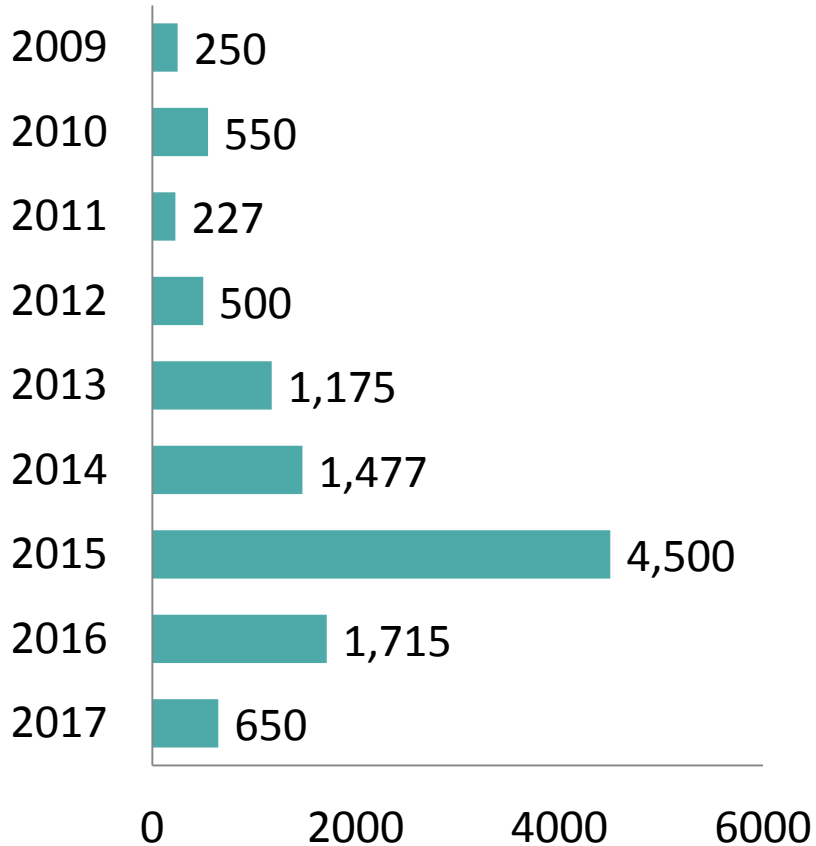

Trees Planted

Total Trees Planted =
12,329

Through November 2017

Trees Sponsored

Total Trees Sponsored =
7,304

Through November 2017