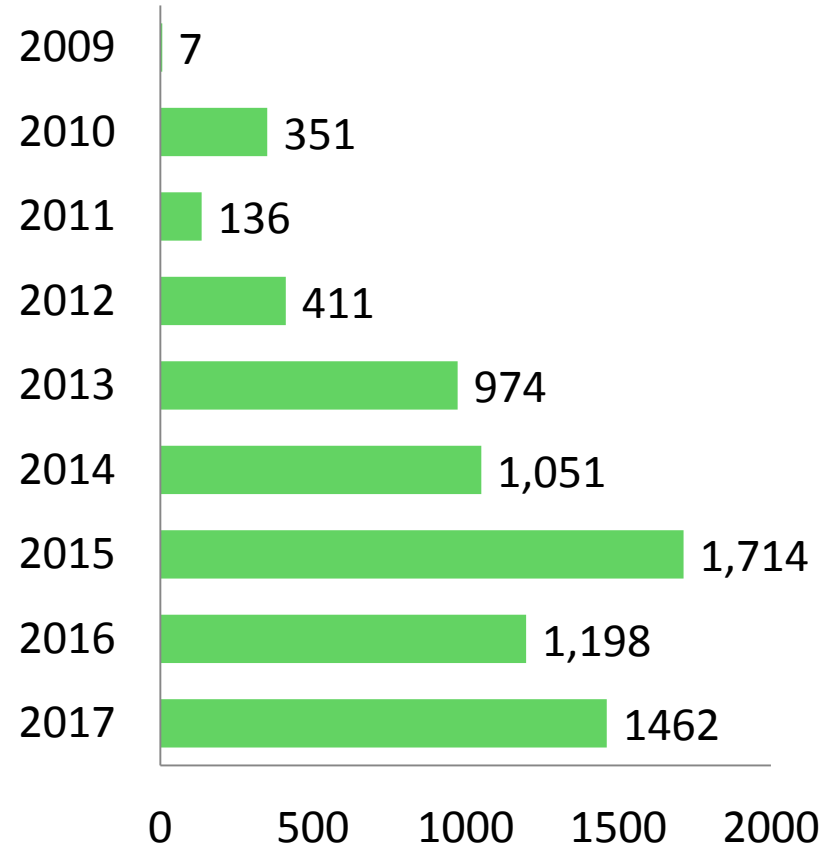

Trees Planted

Total Trees Planted =
12,329

Through November 2017

Trees Sponsored

Total Trees Sponsored =
7,304

Through November 2017